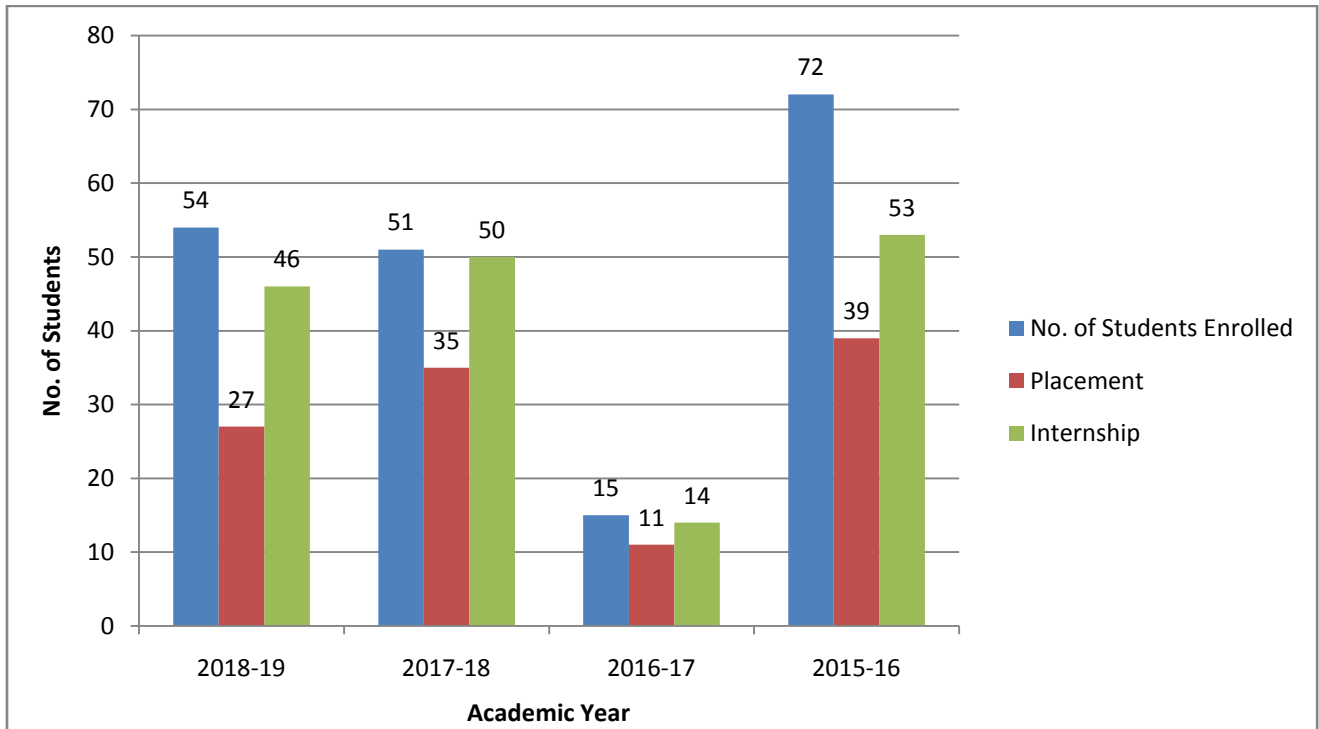

K. K. Wagh Institute of Engineering Education & Research, Nashik

Department of MCA

Placement Statistics

Sr. No.	Academic Year	No. of Students Enrolled	Internship	ON Campus Placement	OFF Campus Placement	Total Placement	Entrepreneur
1	2015-16	73	53	13	26	39	01
2	2016-17	16	14	06	05	11	01
3	2017-18	52	50	08	27	35	--
4	2018-19	54	46	10	17	27	--